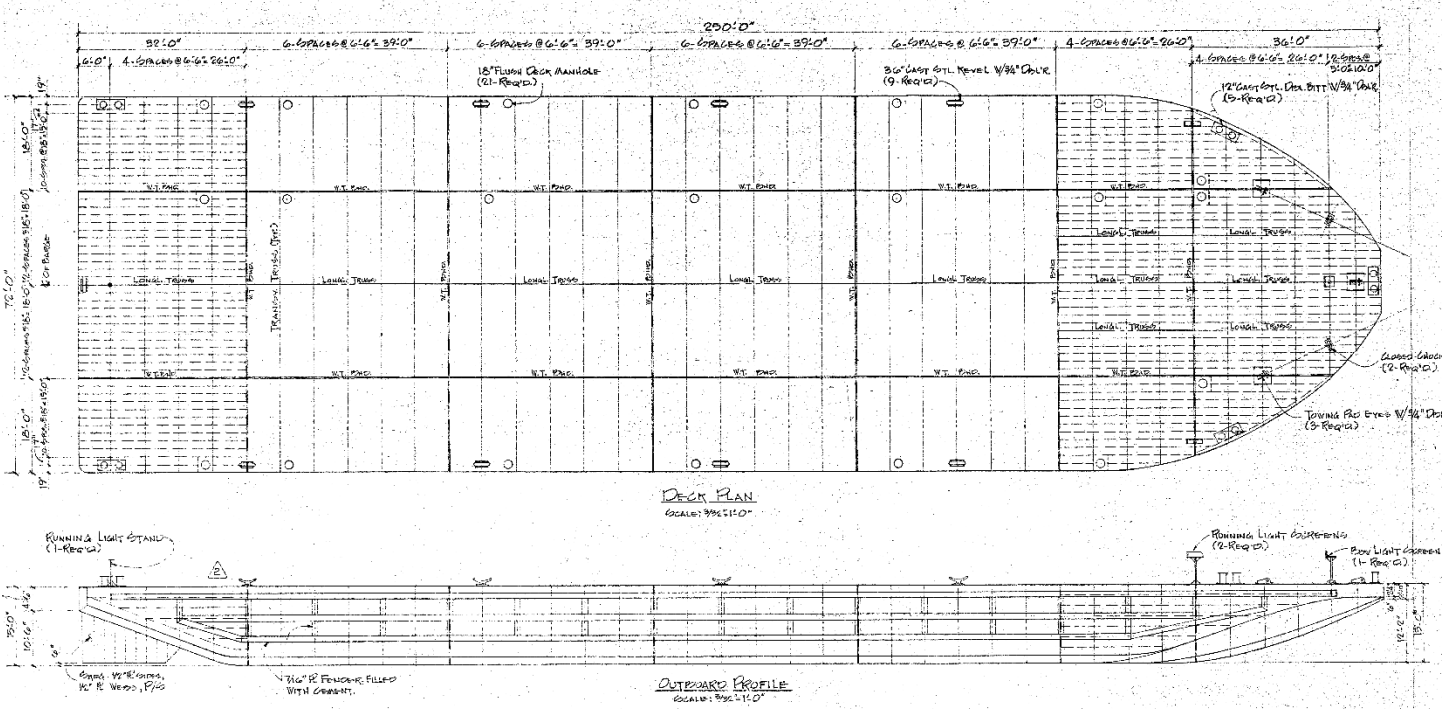

OC 261

250' Deck Barge
Official Number: 638368

Specifications:

VESSEL NAME: OC 261
DIMENSIONS: 250' x 72' x 15'
BUILT: 1981
REBUILT: 2021

BUILDER: Bergeron Marine Services
GROSS TONNAGE: 1,828 tons
LIGHT DRAFT: 2'
LAST DRY DOCK: 2021