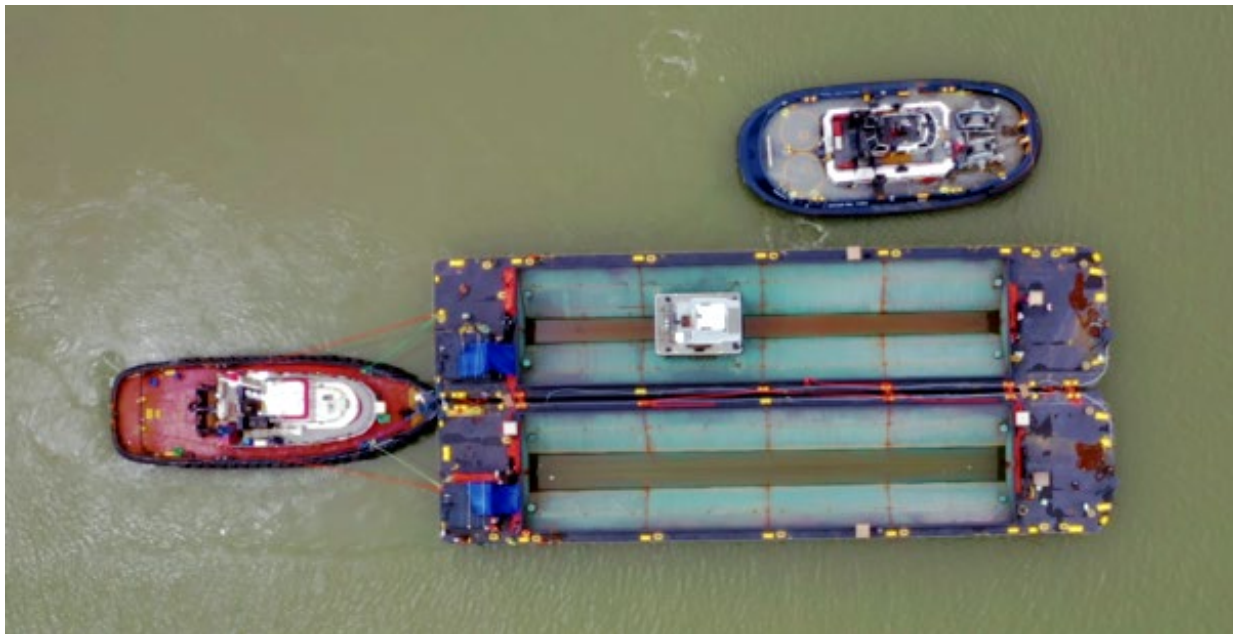

# PDC 2001 & 2002

Scow  
Official Number: 1301800 & 1301801

## Specifications:

**VESSEL NAME:** PDC 2001 & 2002  
**DIMENSIONS:** 192' x 42' x 16'  
**BUILDER:** Corn Island Shipyard  
**BUILT:** 2020

**LOAD CAPACITY:** 2000 cy  
**GROSS TONNAGE:** 1108  
**LIGHT DRAFT:** 3.5'  
**LOADLINE:** ABS