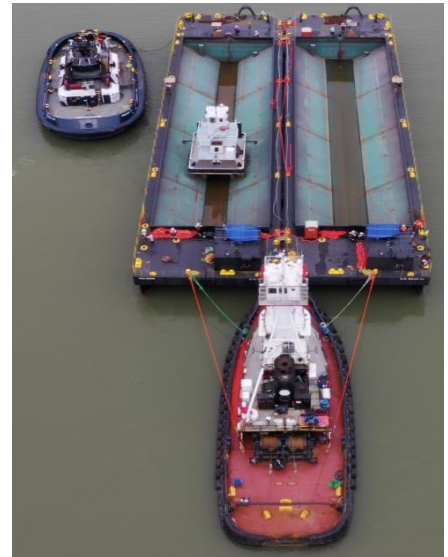

# Katherine

Ocean Tug: **99' ABS Loadline Tug**

Official Number: 614220

### Specifications:

**VESSEL NAME:** Katherine  
**BUILT:** 1979  
**REBUILT:** 2019  
**BUILDER:** McDermott Shipbuilding  
**DIMENSIONS:** 99.1' x 32' x 15'  
**CLASS:** ABS Loadline  
**HORSEPOWER:** 3,000  
**MAIN ENGINES:** (2) EMD 12-645-E6  
**REDUCTION GEARS:** Falk 1630 4.48:1

**GENERATORS:** (2) Caterpillar C4.4TA 99 KW  
**TIER RATING:** N/A  
**TOW WINCH:** Markey TSDS-32 DD  
**STARBOARD DRUM:** 2,200' x 2"  
**PORT DRUM:** 2,200' x 2"  
**FUEL CAPACITY:** 62,000 gallons  
**LUBE OIL:** 1,100 gallons  
**FRESH WATER:** 8,800 gallons