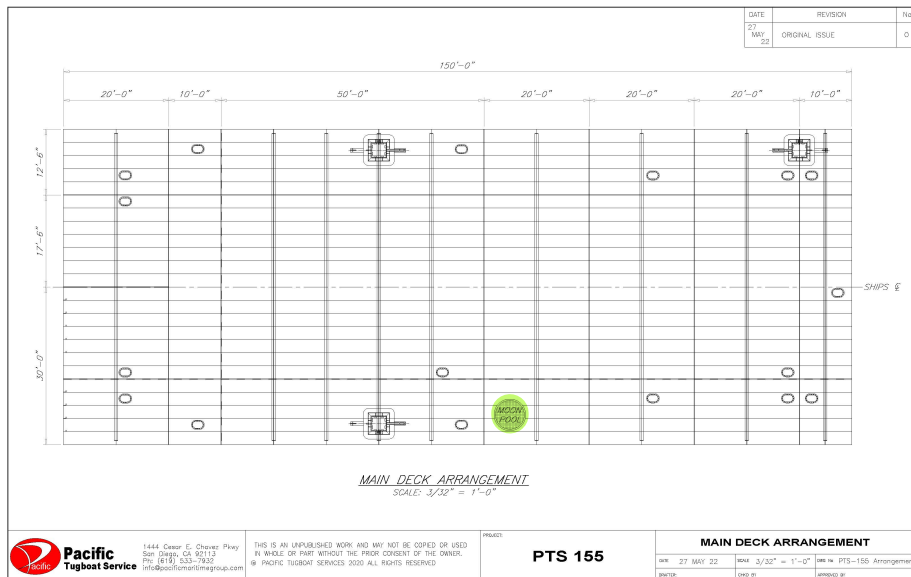

### Specifications:

- VESSEL NAME:** PTS 155
- DIMENSIONS:** 150' x 60' x 10'
- USABLE DECK SPACE:** 9,000 sqft
- REBUILT:** 2022
- LAST DRY DOCK:** 2022
- ADDITIONAL FEATURES:** 3 Spudwells, Moon Pool