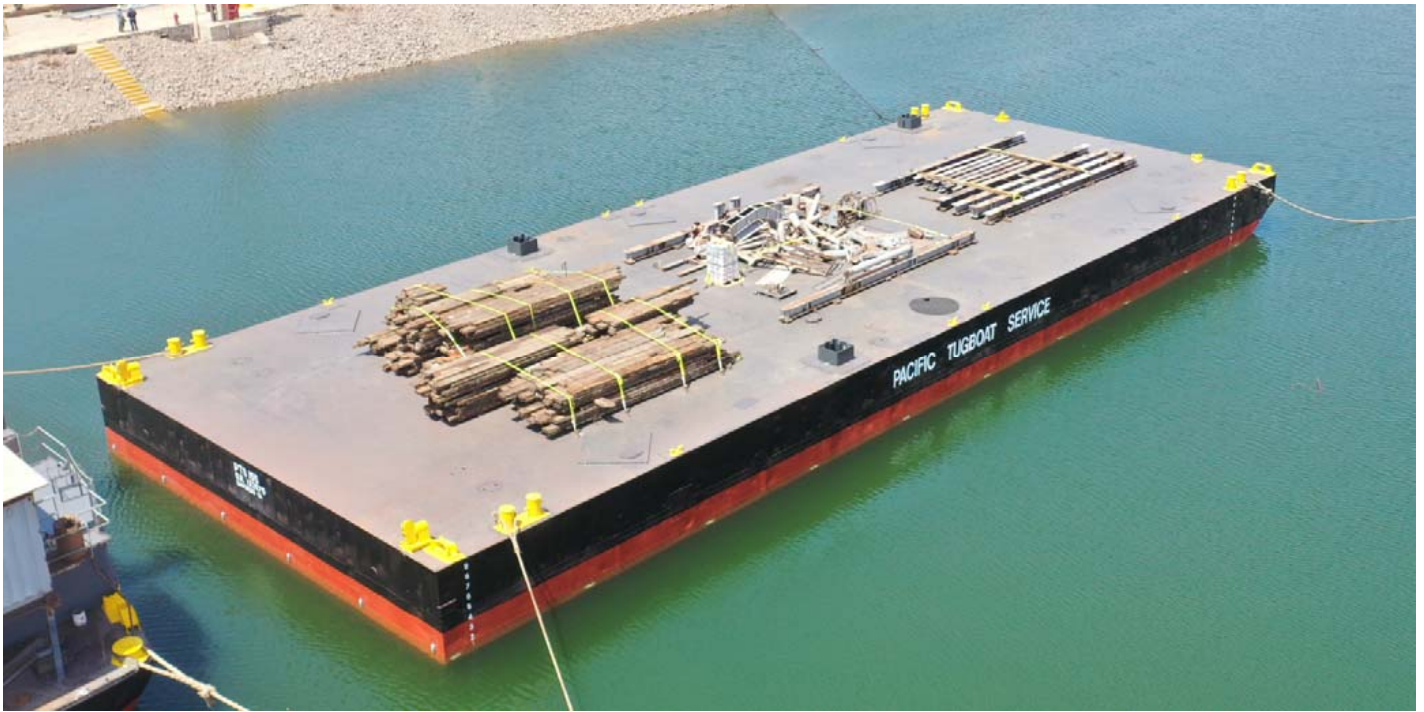

# PTS 155

### Specifications:

- VESSEL NAME:** PTS 155
- DIMENSIONS:** 150' x 60' x 10'
- USABLE DECK SPACE:** 9,000 sqft
- REBUILT:** 2022
- LAST DRY DOCK:** 2022
- ADDITIONAL FEATURES:** 3 Spudwells, Moon Pool